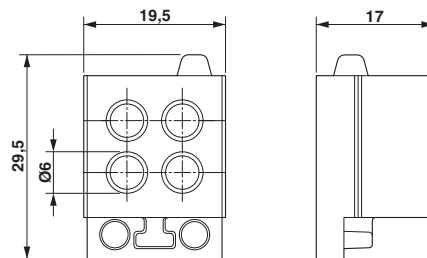

#### Dimensions

External cable diameter	4x 5.4 mm ... 5.7 mm
Length	29.5 mm
Width	19.5 mm
Height	17 mm

## Drawings

Dimensional drawing

Dimensional drawing